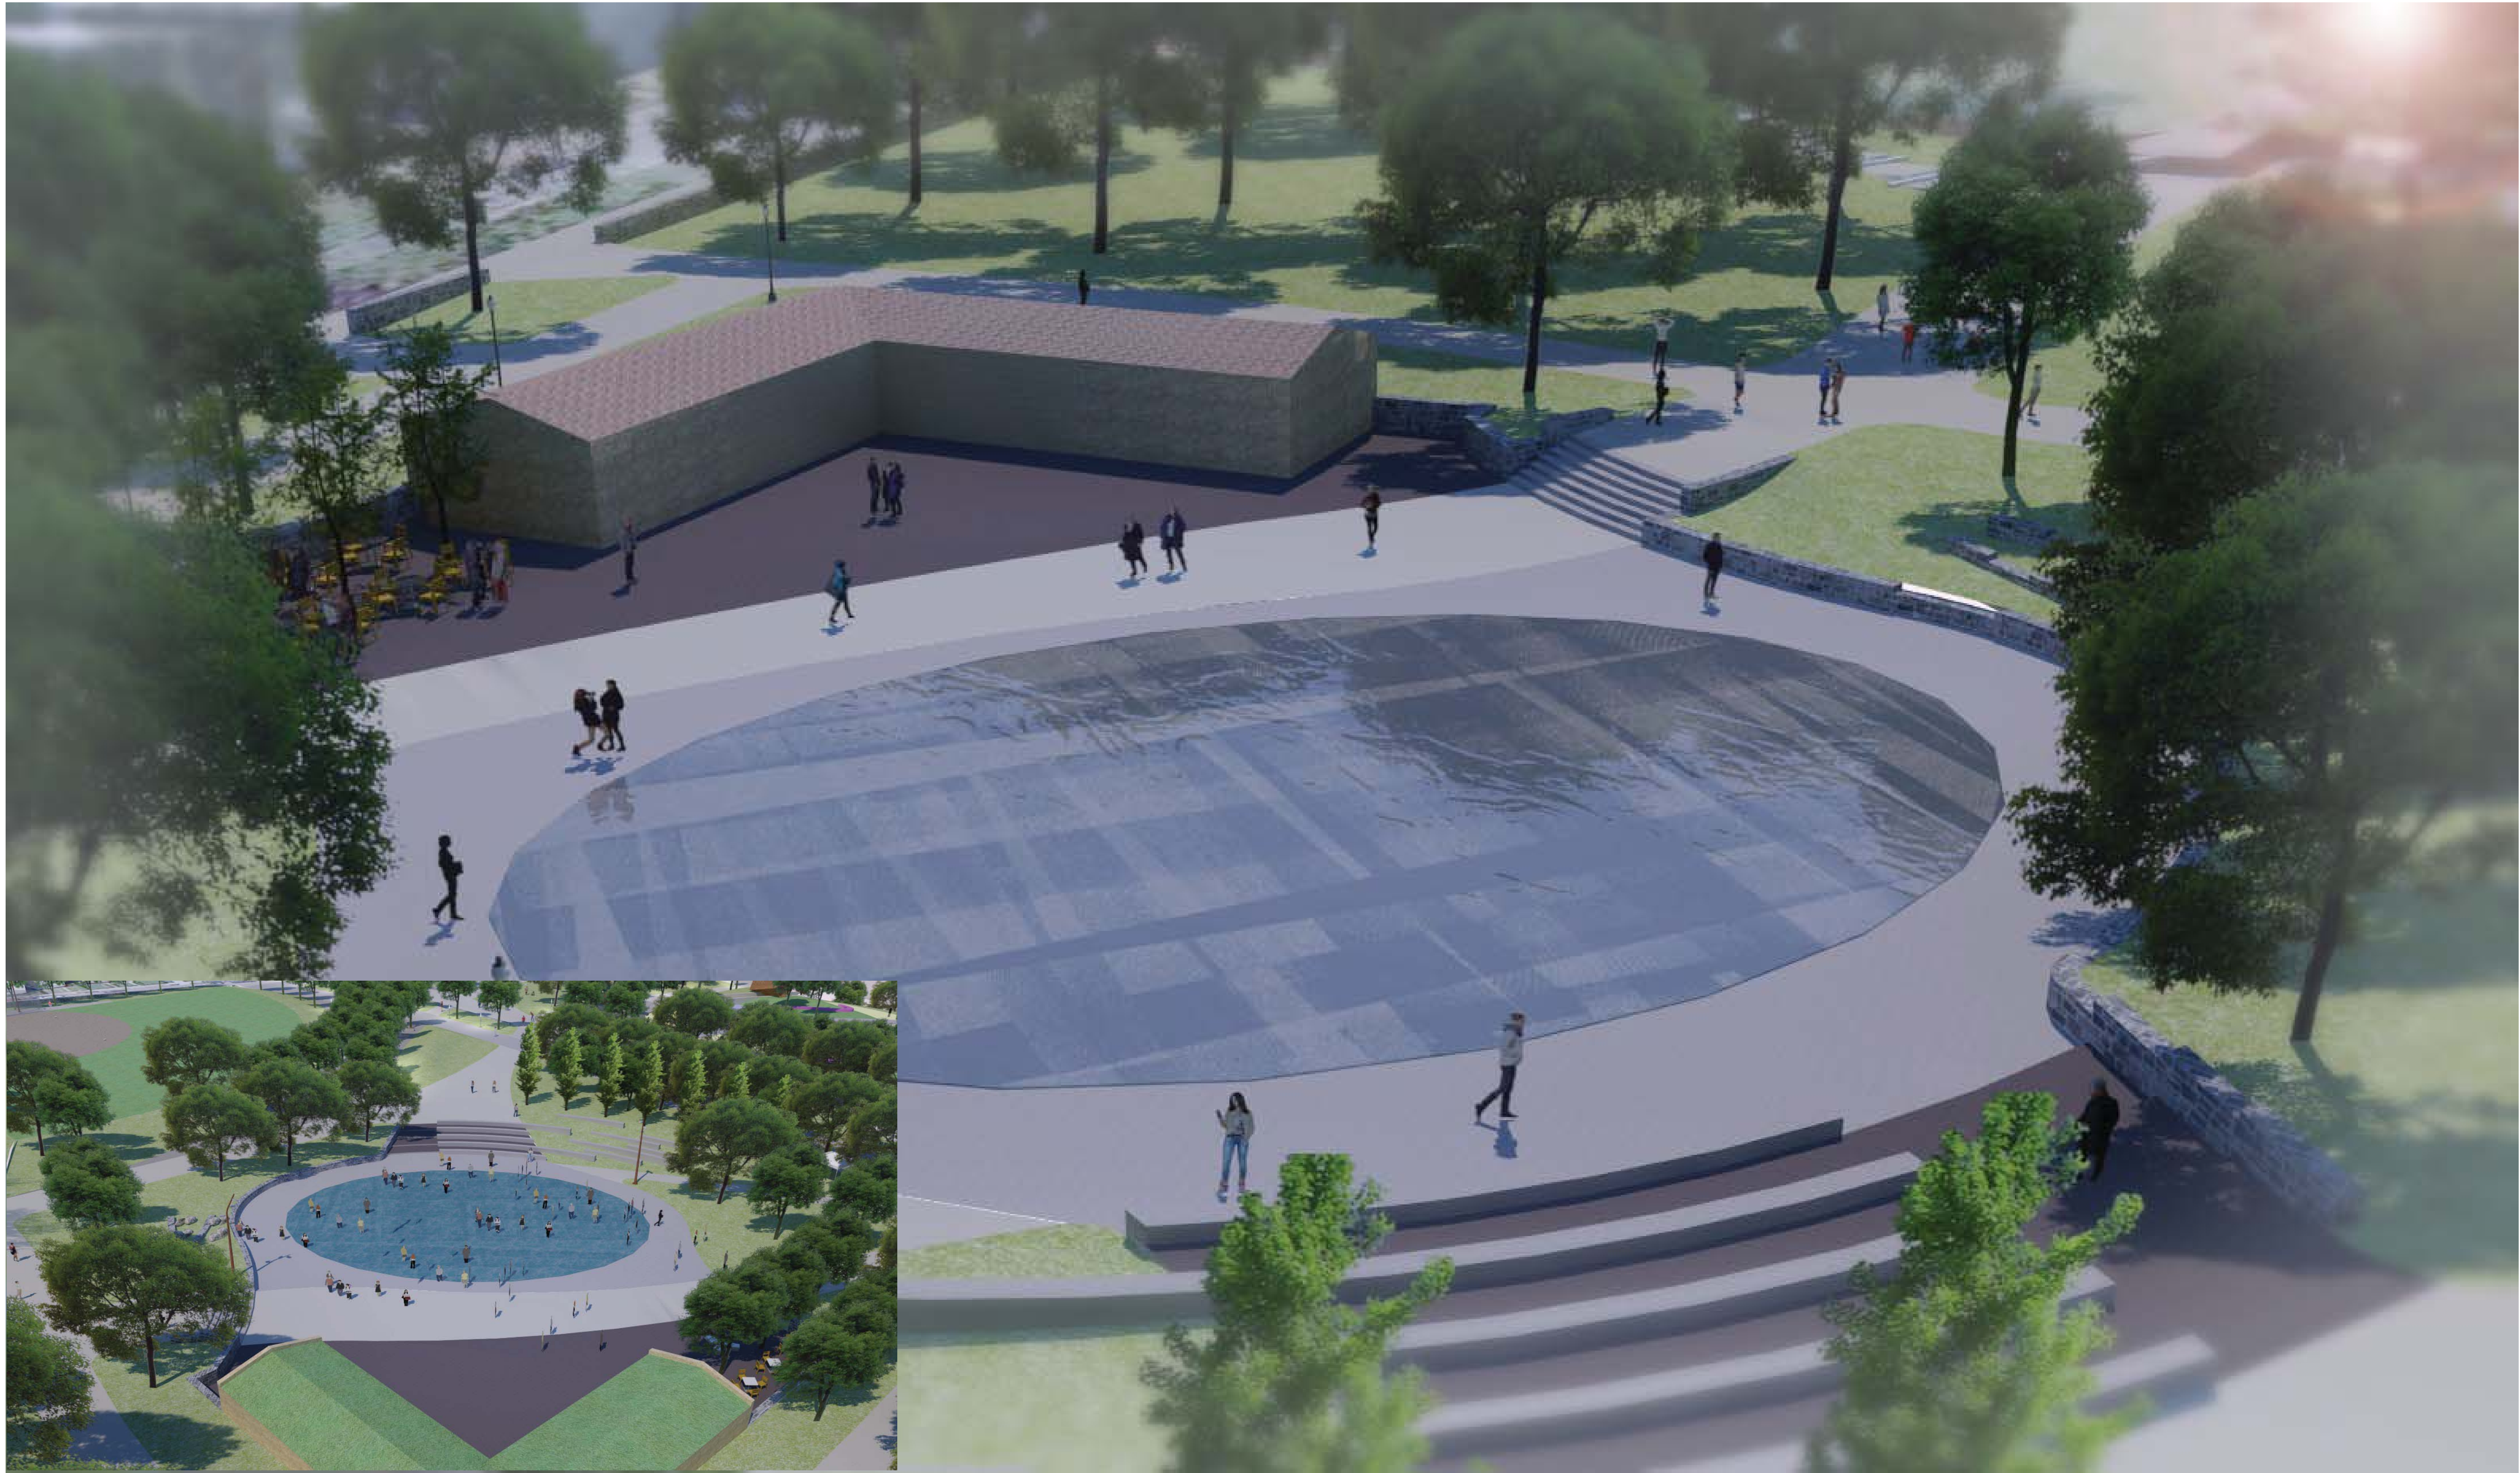

Council Ring

Rain Garden

Powder Magazine

Woodland Lounge

Performance Area

Reflection Pond
Skating Rink

Playscape

Sprayground

School Access

Memorial Garden

Mall

Tennis Courts

Court Play Space

Ball Field

Water Feature

Pavilion / Restrooms

Art Podium

Interpretive Panels

Crushed Stone Paving

Ball Field

Arsenal Park Master Plan | Woodland Lounge